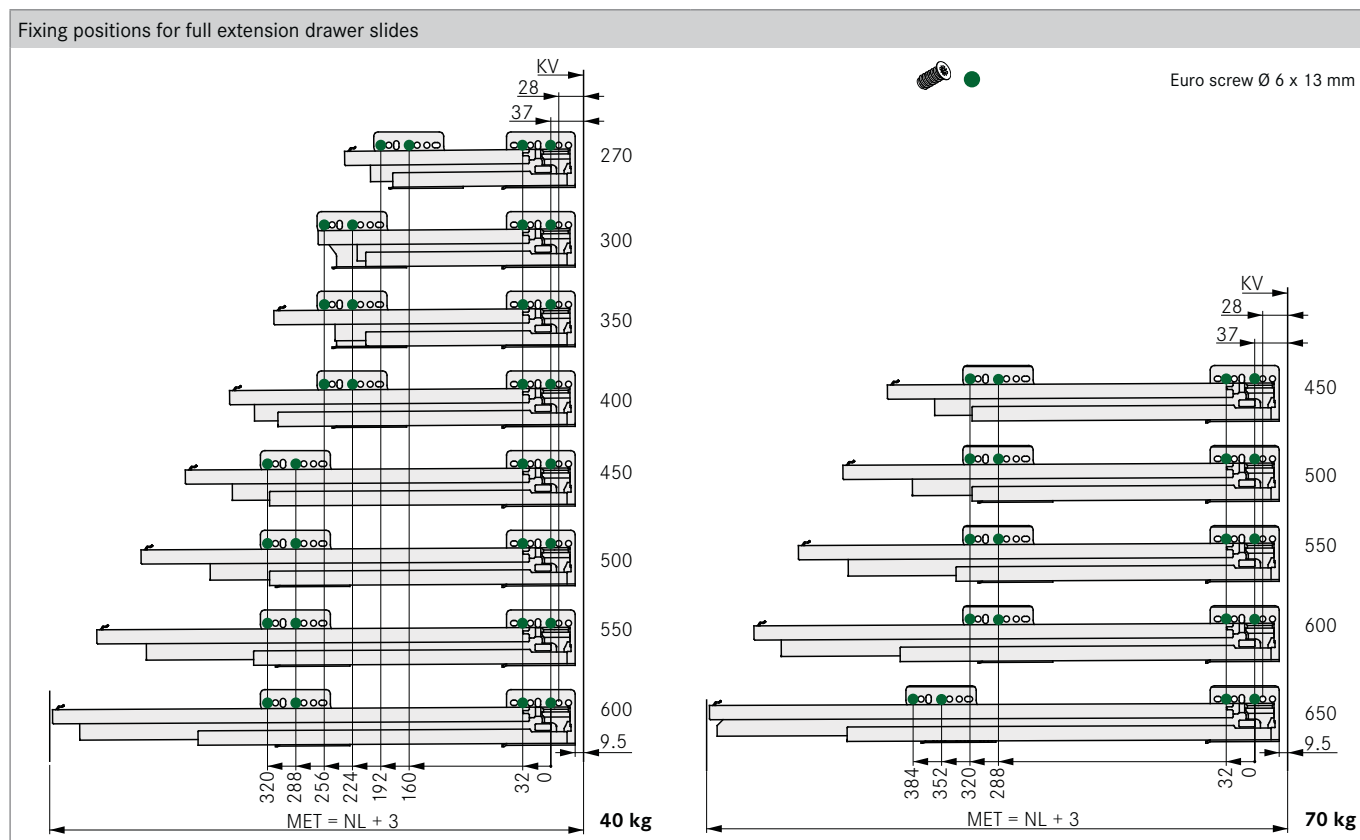

3b Cover cap for eccentric adjustment unit			
	Metallic	Pure White	
	F102027330	F102076546	

Nova Pro organising systems	111
Nova Pro Tipmatic Plus	56

Nova Pro Sensomatic	149
Technical information	58

Assembly technology	142
Assembly aids	144

INSTALLATION INFORMATION

All dimensions in millimetres

LEGEND

B	Bottom panel	FST	Front overlay	NL	Nominal length
BB	Bottom panel width	KV	Front edge of cabinet	RW	Back panel
BL	Bottom panel length	LWK	Inside cabinet width	RWB	Width of back panel
FAS	Front overlay, side	MET	Minimum installation depth	RWH	Height of back panel