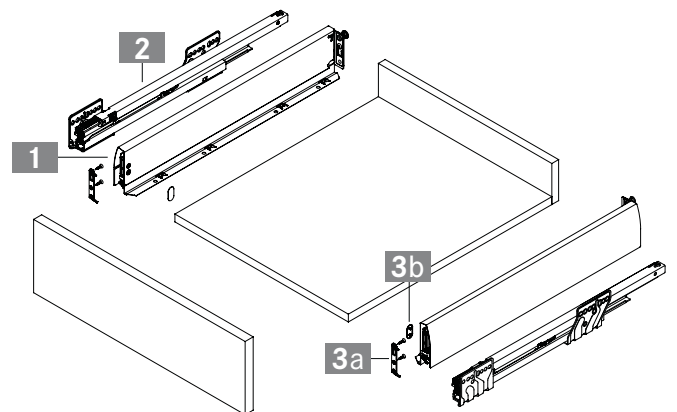

ORDER INFORMATION

1 Nova Pro Deluxe drawer sides H90, left/right			
NL	Metallic	Pure White	
270	F100065000	F100065027	
300	F100065003	F100065030	
350	F100065006	F100065033	
400	F100065009	F100065036	
450	F100065012	F100065039	
500	F100065015	F100065042	
550	F100065018	F100065045	
600	F100065021	F100065048	
650	F100065024	F100076500	

2 Nova Pro full extension slide Soft-close left/right			
NL	40 kg	70 kg	
270	F101063663	-	
300	F101063664	-	
350	F101063665	-	
400	F101063666	-	
450	F101063667	F101063711	
500	F101063668	F101063714	
550	F101063669	F101063717	
600	F101063670	F101063720	
650	-	F101063723	

3 Installation hook set for screw fixing for H90 consisting of: Items 3a, 3b			
	Metallic	Pure White	
	F102061675	F102076547	

3a Installation hook for H90			
	For press fitting 32 mm	For press fitting 50 mm	For screw fixing
	F102021854	F102021153	F102021855
	Expansion dowel 32 mm	Expansion dowel 50 mm	
	F102117719	F102117720	

3b Cover cap for eccentric adjustment unit			
	Metallic	Pure White	
	F102027330	F102076546