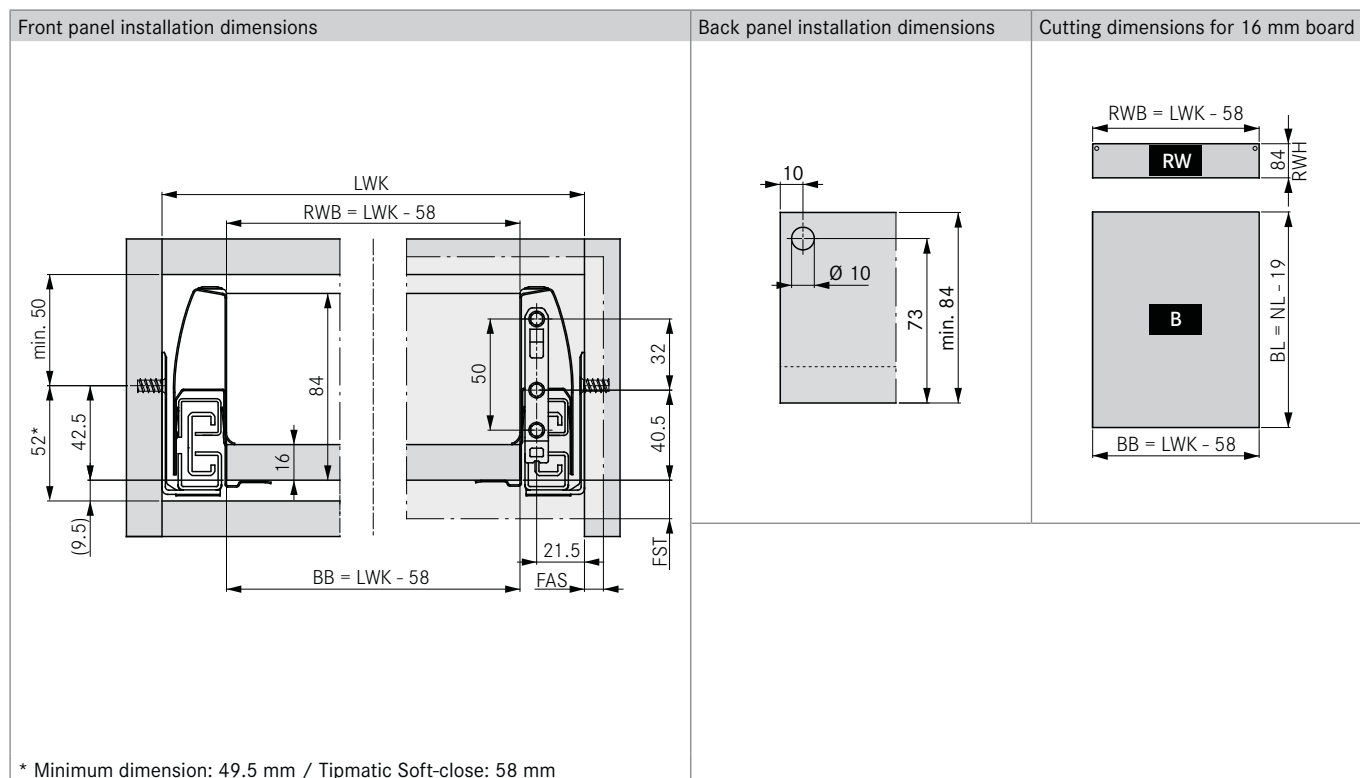

INSTALLATION INFORMATION

All dimensions in millimetres

LEGEND

B	Bottom panel	FST	Front overlay	NL	Nominal length
BB	Bottom panel width	KV	Front edge of cabinet	RW	Back panel
BL	Bottom panel length	LWK	Inside cabinet width	RWB	Width of back panel
FAS	Front overlay, side	MET	Minimum installation depth	RWH	Height of back panel